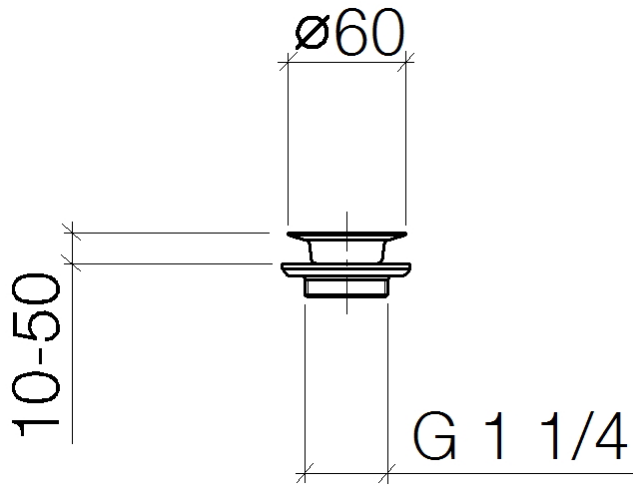

Grated waste 1 1/4" - Brushed Champagne (22kt Gold)

IMO

10 100 970

Fits: IMO, LULU, MADISON, MEM, TARA,
CL.1, LISSÉ, VAIA, META, CYO

	Brushed Champagne (22kt Gold)	10 100 970-46
	Chrome	10 100 970-00
	Brushed Platinum	10 100 970-06
	Platinum	10 100 970-08
	Durabross (23kt Gold)	10 100 970-09
	Dark Chrome	10 100 970-19
	Light Gold	10 100 970-26
	Brushed Light Gold	10 100 970-27
	Brushed Durabross (23kt Gold)	10 100 970-28
	Brushed Bronze	10 100 970-42
	Champagne (22kt Gold)	10 100 970-47
	Brushed Chrome	10 100 970-93
	Brushed Dark Platinum	10 100 970-99

Grated waste 1 1/4" - Brushed Champagne (22kt Gold)

IMO

10 100 970

10 100 970

10 100 970

Parts for other finishes can be found here: [Chrome](#)

Spare parts list

No.	Item Number	Name	Quantity used	Delivery time
1	09 30 30 115-46	screw	1	30
2	09 11 01 005-46	strainer	1	30
3	09 14 03 005 90	seal	1	60
4	09 11 01 007-07	pop-up waste	1	60