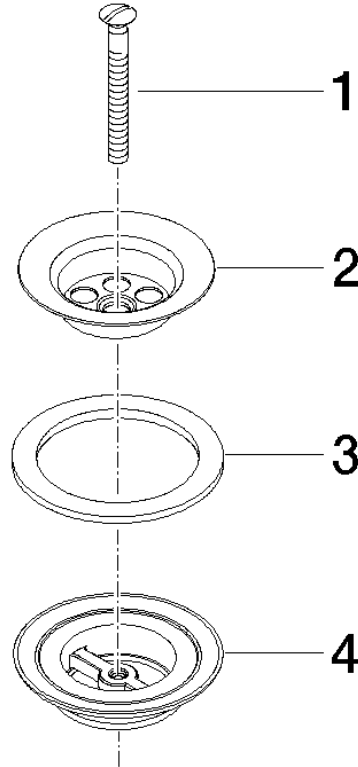

Grated waste 1 1/4" - Brushed Champagne (22kt Gold)

IMO

10 100 970

Fits: IMO, LULU, MADISON, MEM, TARA,
CL.1, LISSÉ, VAIA, META, CYO

	Brushed Champagne (22kt Gold)	10 100 970-46
	Chrome	10 100 970-00
	Brushed Platinum	10 100 970-06
	Platinum	10 100 970-08
	Durabross (23kt Gold)	10 100 970-09
	Dark Chrome	10 100 970-19
	Light Gold	10 100 970-26
	Brushed Light Gold	10 100 970-27
	Brushed Durabross (23kt Gold)	10 100 970-28
	Brushed Bronze	10 100 970-42
	Champagne (22kt Gold)	10 100 970-47
	Brushed Chrome	10 100 970-93
	Brushed Dark Platinum	10 100 970-99

Grated waste 1 1/4" - Brushed Champagne (22kt Gold)

IMO

10 100 970

10 100 970

10 100 970

Parts for other finishes can be found here: [Chrome](#)

Spare parts list

No.	Item Number	Name	Quantity used	Delivery time
1	09 30 30 115-46	screw	1	30
2	09 11 01 005-46	strainer	1	30
3	09 14 03 005 90	seal	1	60
4	09 11 01 007-07	pop-up waste	1	60